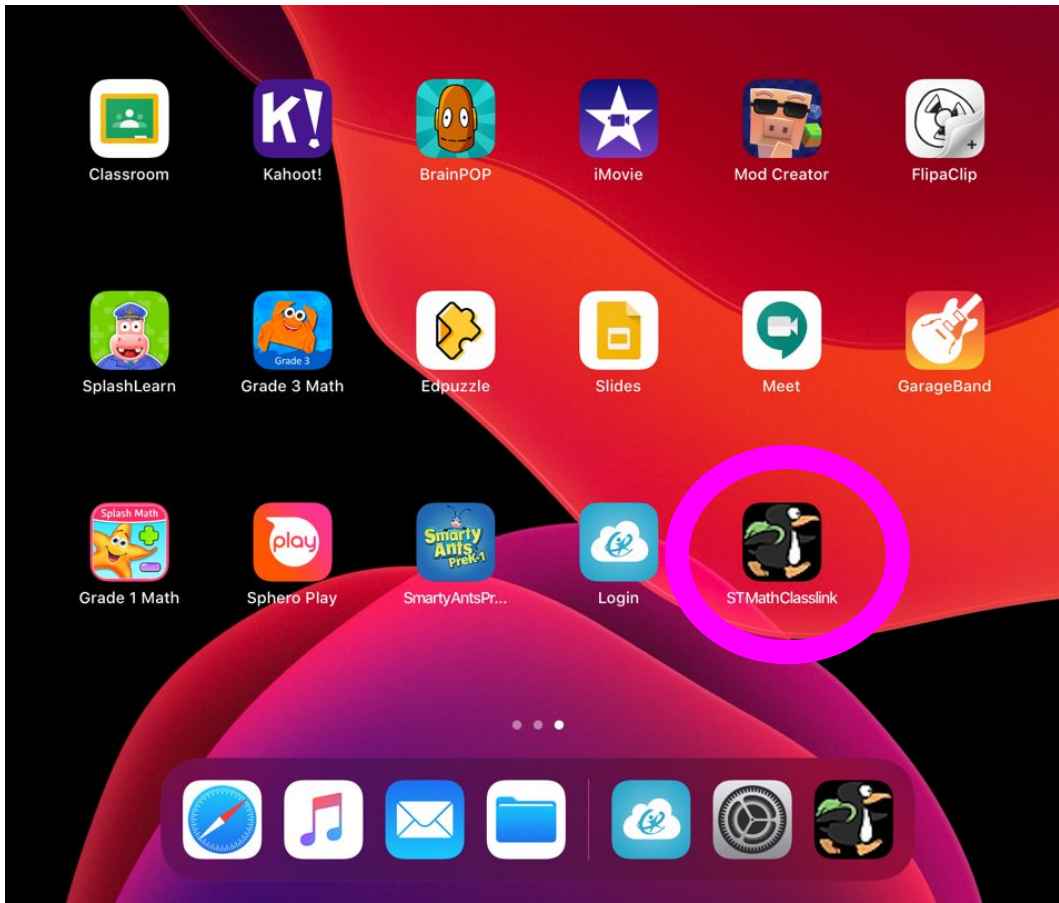

# ST Math iPad Login Directions

1. Find the **STMathClasslink** app on your ipad. (Penguin with backpack) and click to open.

2. Login to Classlink using your username and password. This can be saved so you don't have to enter it each time.