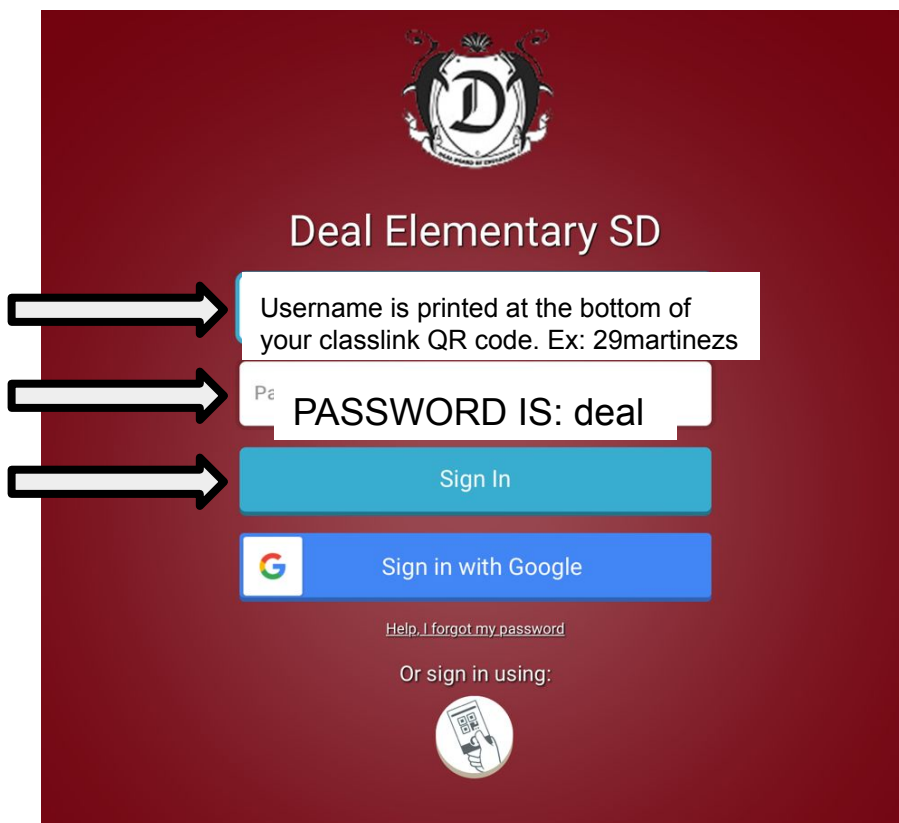

# ST Math iPad Login Directions

1. Find the **STMathClasslink** app on your ipad. (Penguin with backpack) and click to open.

2. Login to Classlink using your username and password. This can be saved so you don't have to enter it each time.