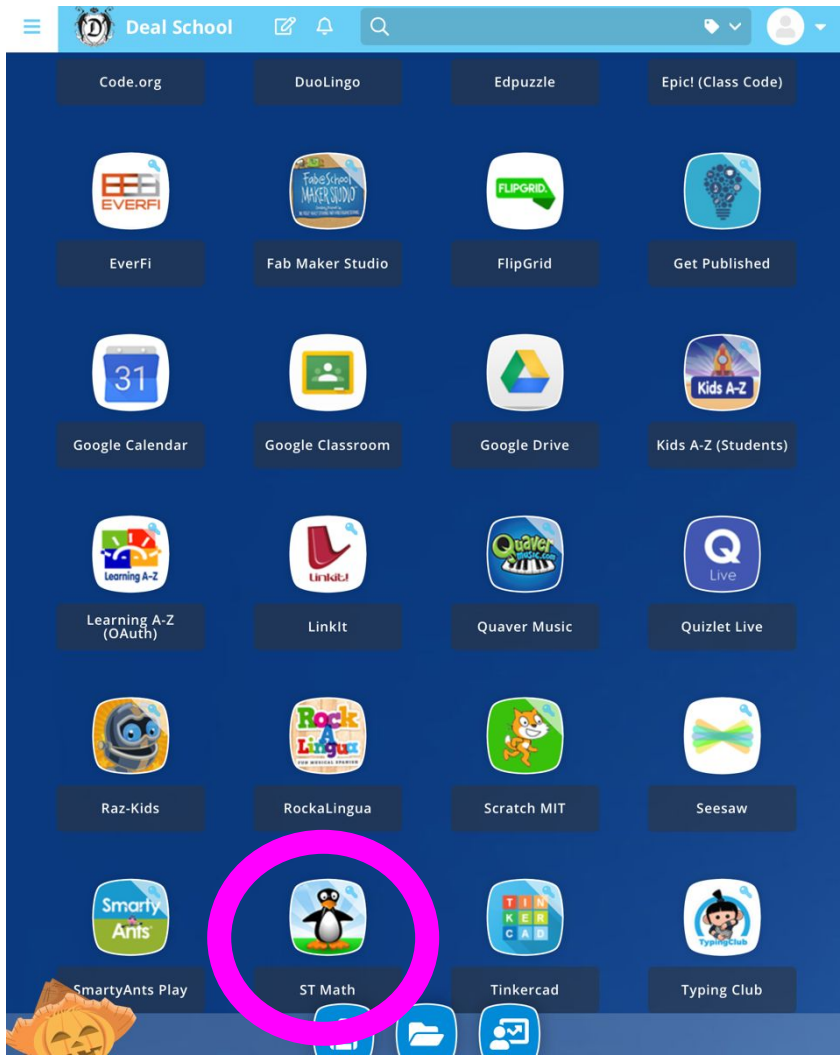

3. Find the ST Math app on your Classlink dashboard and click to open.